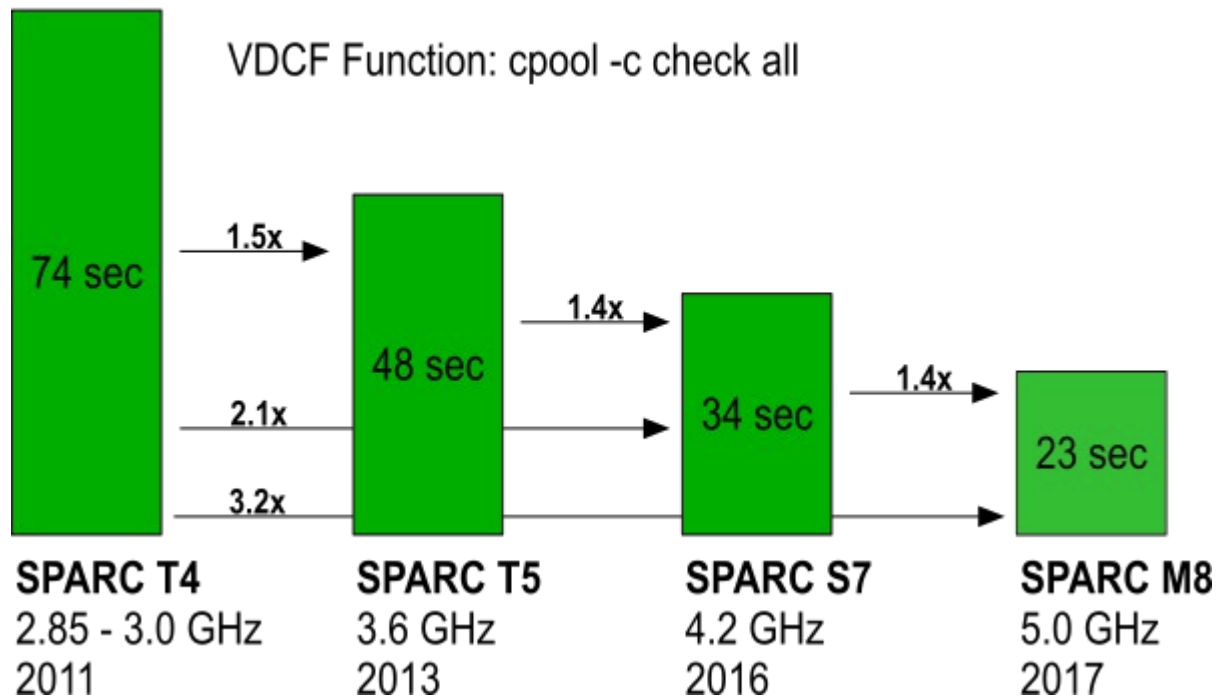

SPARC – Single Thread Performance

Single Thread Performance Compare (execution time in seconds)