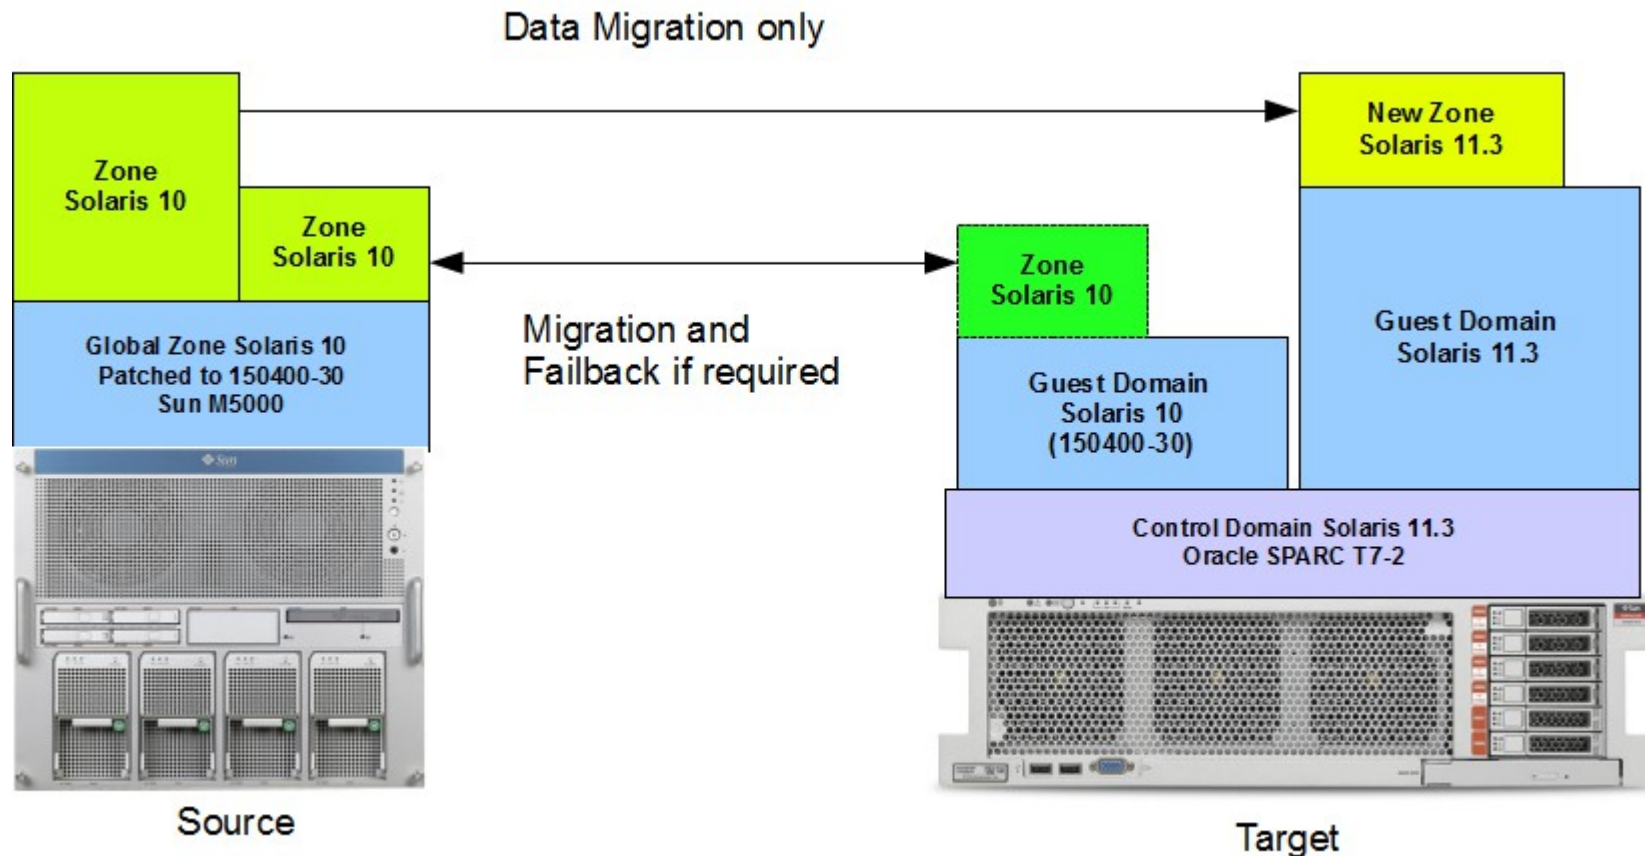

Replace Sun M5000 with SPARC T7-2