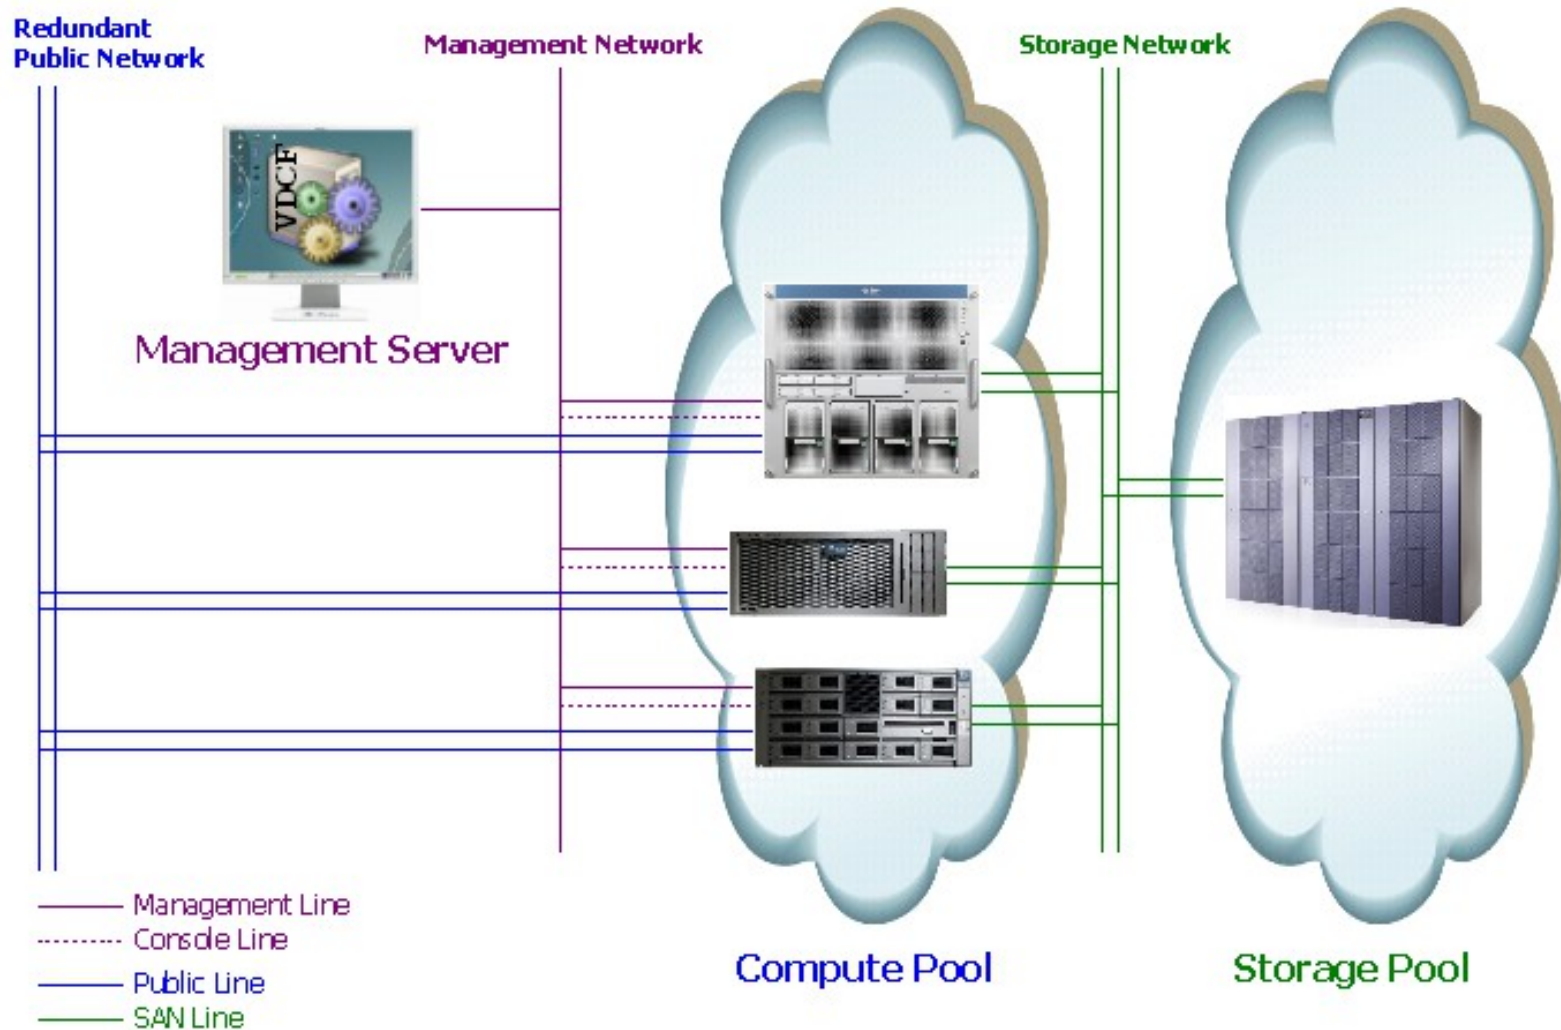

Agenda

- About JomaSoft
- VDCF – Virtual Datacenter Cloud Framework
- Efficient SPARC Life Cycle

About JomaSoft

- Engineering company founded in July 2000
- specialized in **Solaris** and software development, operations and consulting
- **SPARC** Full Service: Sales, Implementation, Migration/Replacement
- Product **VDCF** (Virtual Datacenter Cloud Framework) Installation, Management, Operations, Monitoring, Security and DR for Solaris 10/11, Virtualize using LDoms and Solaris Zones

 <https://jomasoftmarcel.blogspot.ch>

VDCF – Virtual Datacenter Cloud Framework

- Management Tool for BareMetal, Zones and LDOMs
Installation, Operation, Migration,
Monitoring, Security and Failover/DR
- Supports Solaris 10 + 11 on SPARC/x86
- In productive use since 2006
- Dynamic Virtualization
Live / Cold Migration and Failover
- Resource Configuration and Monitoring
- Agility for your Enterprise Private Cloud
- Implemented by Admins for Admins

Enterprise Private Cloud Architecture

VDCF – Realtime data

VDCF – Security Compliance Assessment

- Fully automated Compliance check over the Datacenter
- Compliance Report

[home](#)
[logout](#)

Compliance Report

VDCF allows manual or automatic control of server migration or fail-over leading to improved options in availability, disaster recovery and performance.

SPARC Server Life Cycle

Successful T5 Migration Project