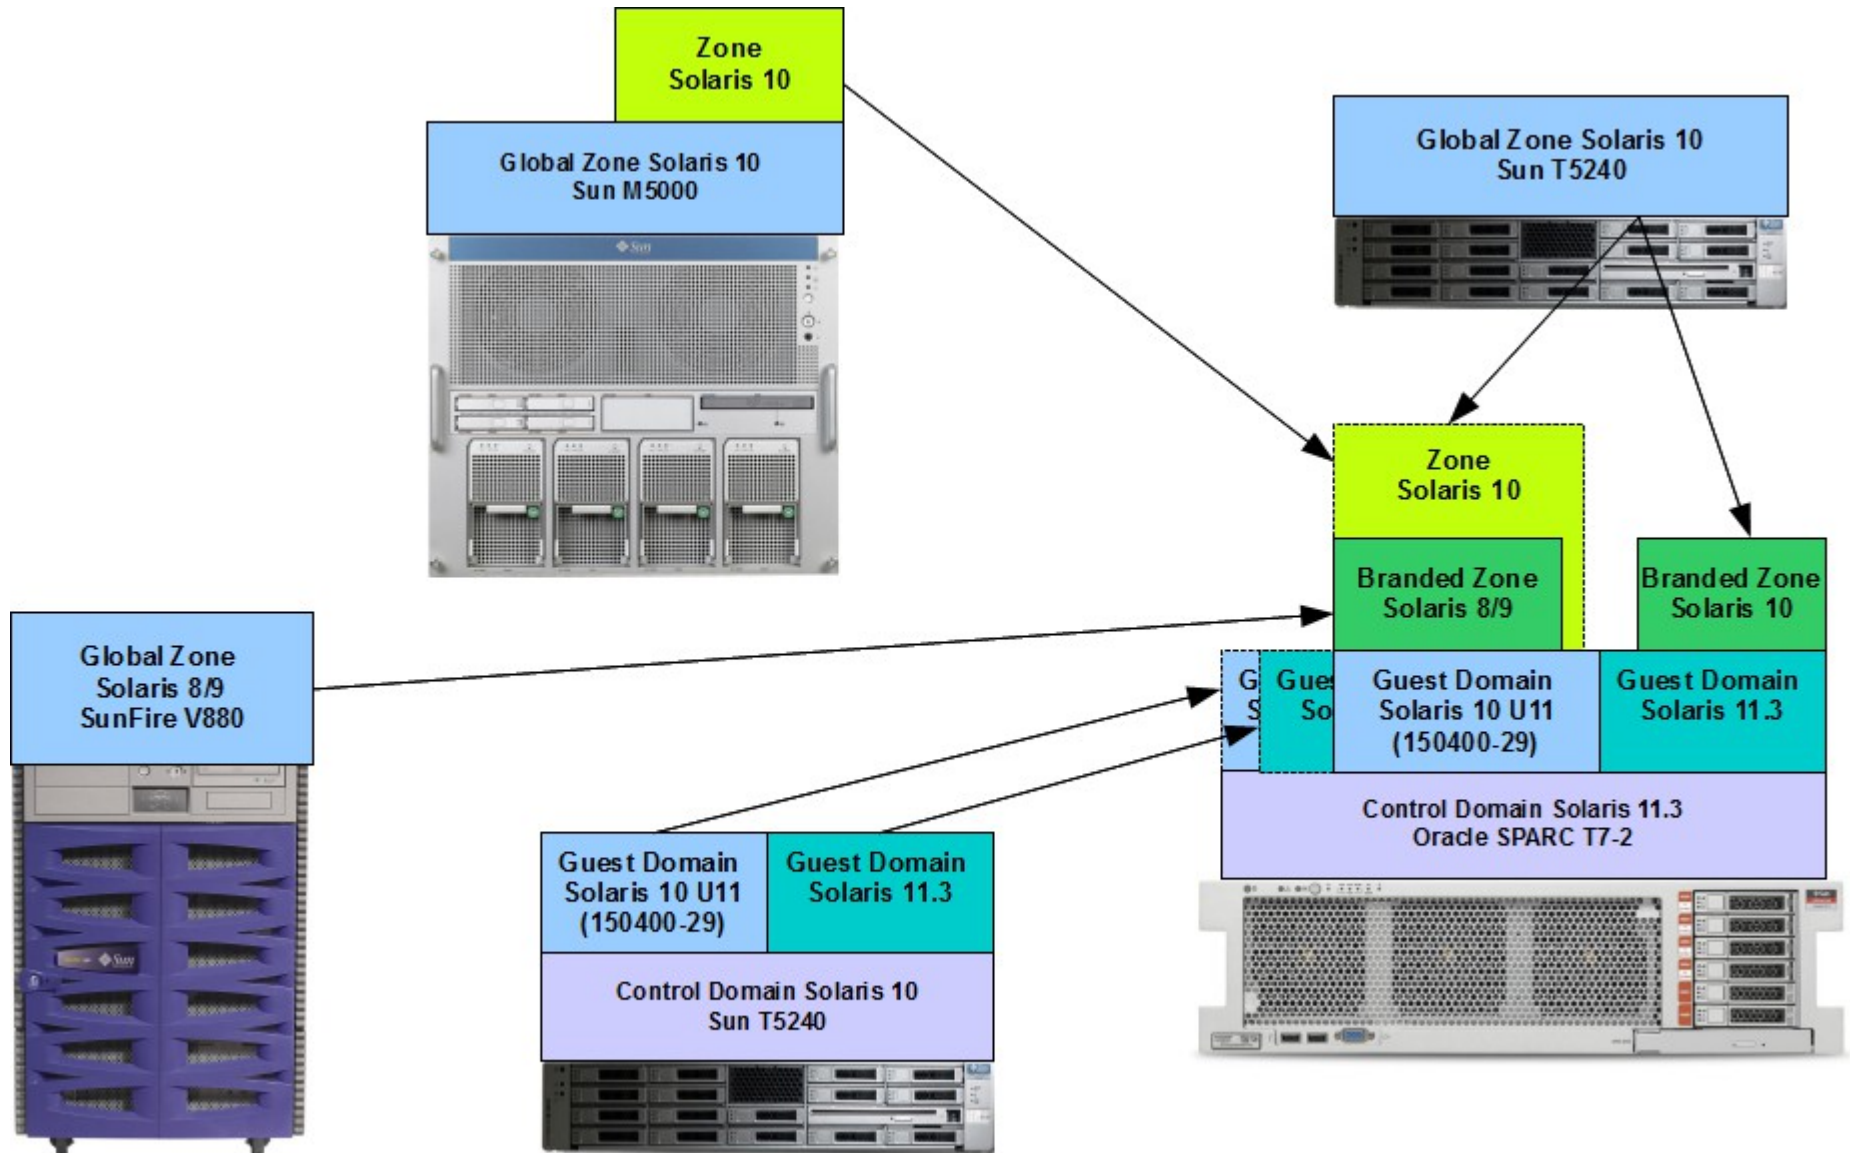

Showing 1 to 5 of 5 entries

VDCF - main benefits

- ✓ easy to use
- ✓ standardize
- ✓ save time
- ✓ deploy faster
- ✓ avoid errors

- **Simplicity**

Deploy and manage Virtual Solaris Environments without a deep Solaris knowledge using only a handful of intuitive VDCF commands

- **Standardization**

Zones and LDoms are deployed using supported Solaris technologies, managed in a standard way and able to be deployed and available for use in minutes rather than hours.

- **Availability / Recovery**

VDCF allows manual or automatic control of server migration or fail-over leading to improved options in availability, disaster recovery and performance.

SPARC Server Life Cycle

Successful T5 Migration Project