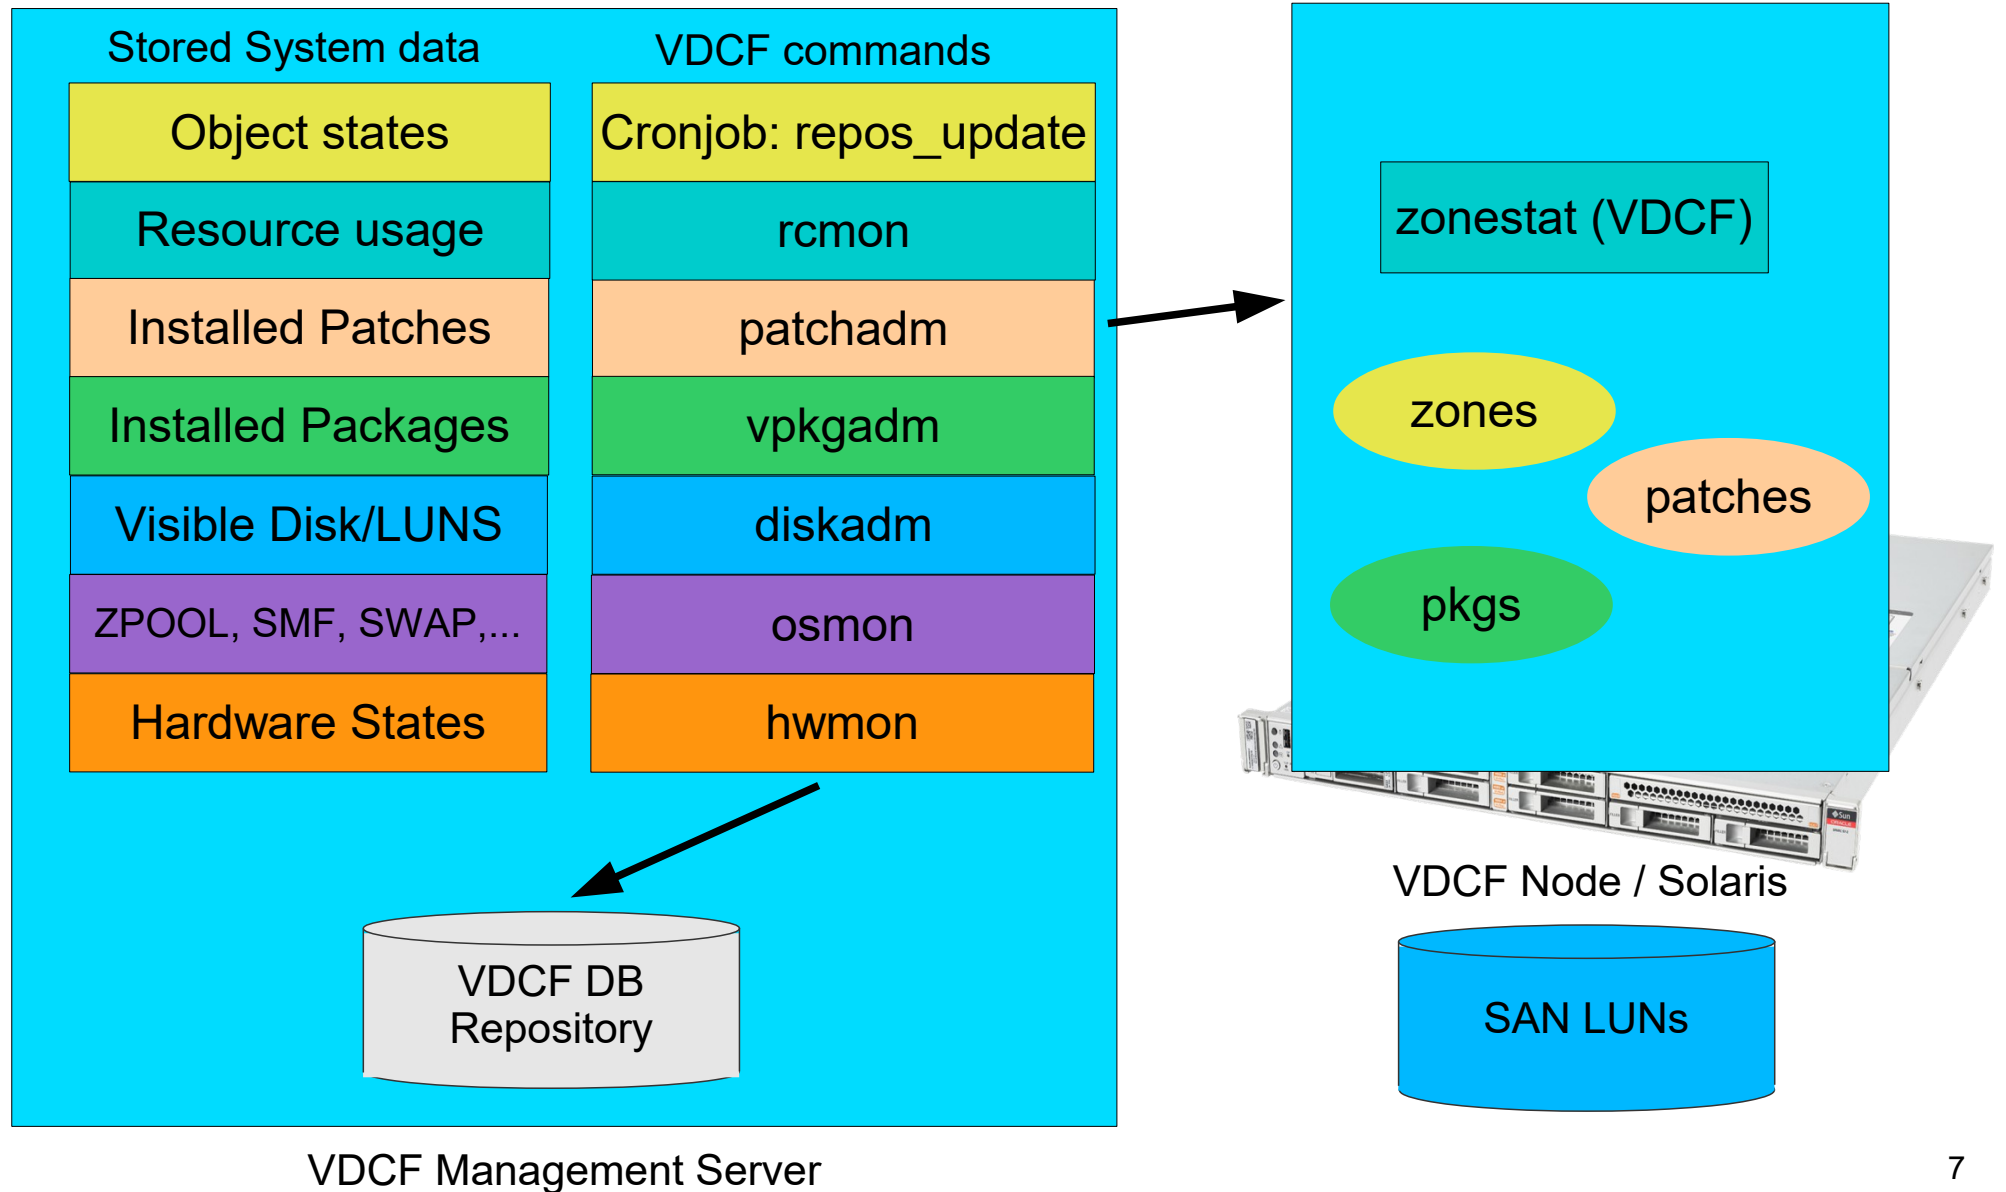

Agenda

- About JomaSoft
- VDCF – Virtual Datacenter Cloud Framework
- Efficient SPARC Life Cycle

About JomaSoft

- Engineering company founded in July 2000
- specialized in **Solaris** and software development, operations and consulting
- **SPARC** Full Service: Sales, Implementation, Migration/Replacement
- Product **VDCF** (Virtual Datacenter Cloud Framework) Installation, Management, Operations, Monitoring, Security and DR for Solaris 10/11, Virtualize using LDoms and Solaris Zones

 <https://jomasoftmarcel.blogspot.ch>

VDCF – Virtual Datacenter Cloud Framework

- Management Tool for BareMetal, Zones and LDOMs
Installation, Operation, Migration,
Monitoring, Security and Failover/DR
- Supports Solaris 10 + 11 on SPARC/x86
- In productive use since 2006
- Dynamic Virtualization
Live / Cold Migration and Failover
- Resource Configuration and Monitoring
- Agility for your Enterprise Private Cloud
- Implemented by Admins for Admins

Enterprise Private Cloud Architecture

VDCF – Realtime data

VDCF – Security Compliance Assessment

- Fully automated Compliance check over the Datacenter
- Compliance Report

[home](#)
[logout](#)

Compliance Report

VDCF allows manual or automatic control of server migration or fail-over leading to improved options in availability, disaster recovery and performance.

SPARC Server Life Cycle

Successful T5 Migration Project