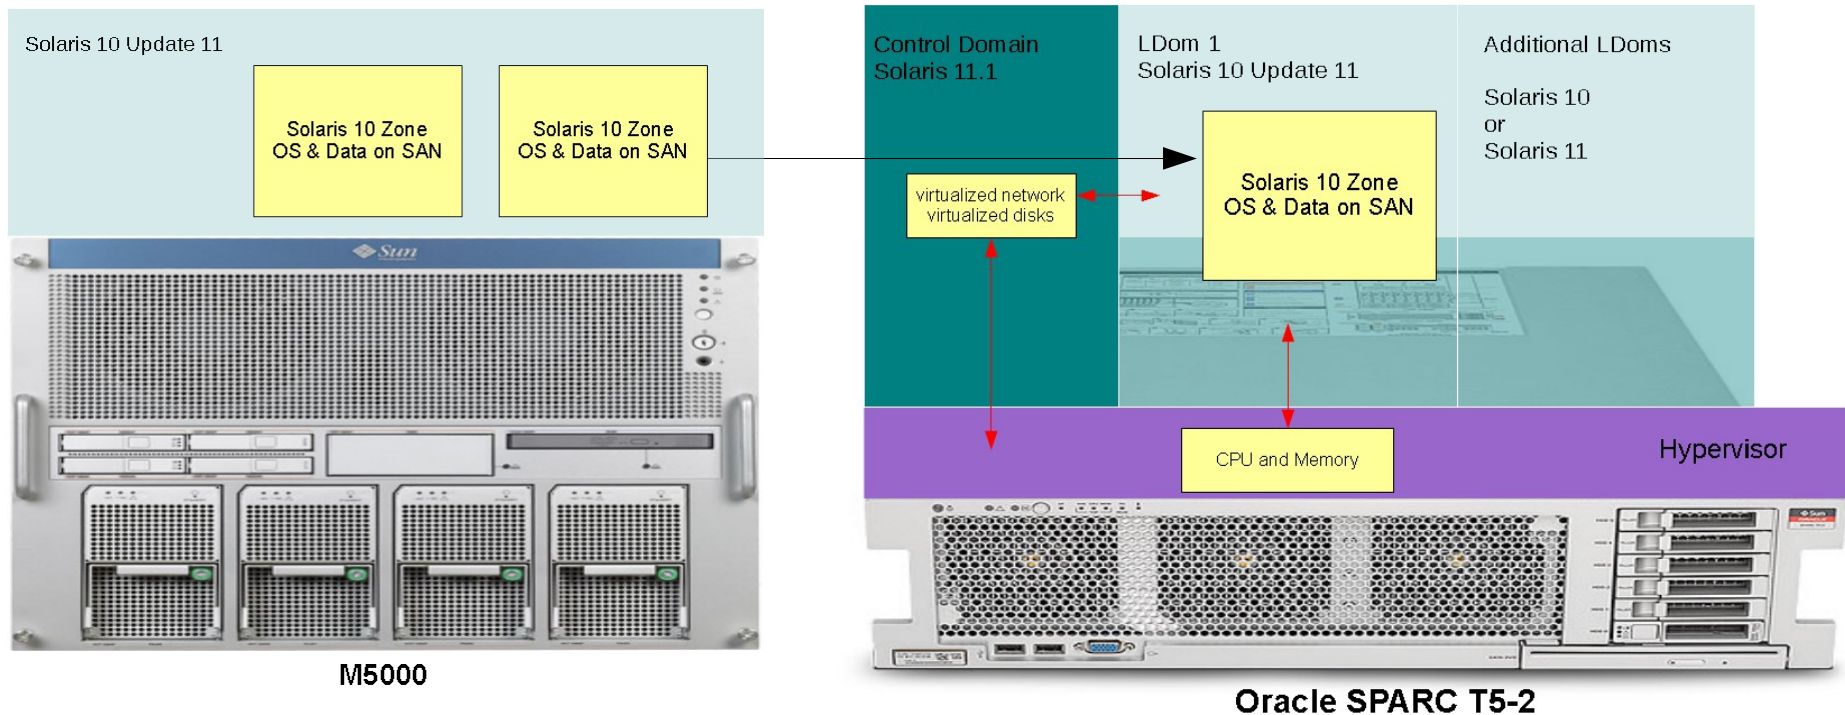

Successful T5 Migration Project

Full process is supported by VDCF
Install new hardware and setup of LDom virtualization
Migrate existing environments to the new hardware